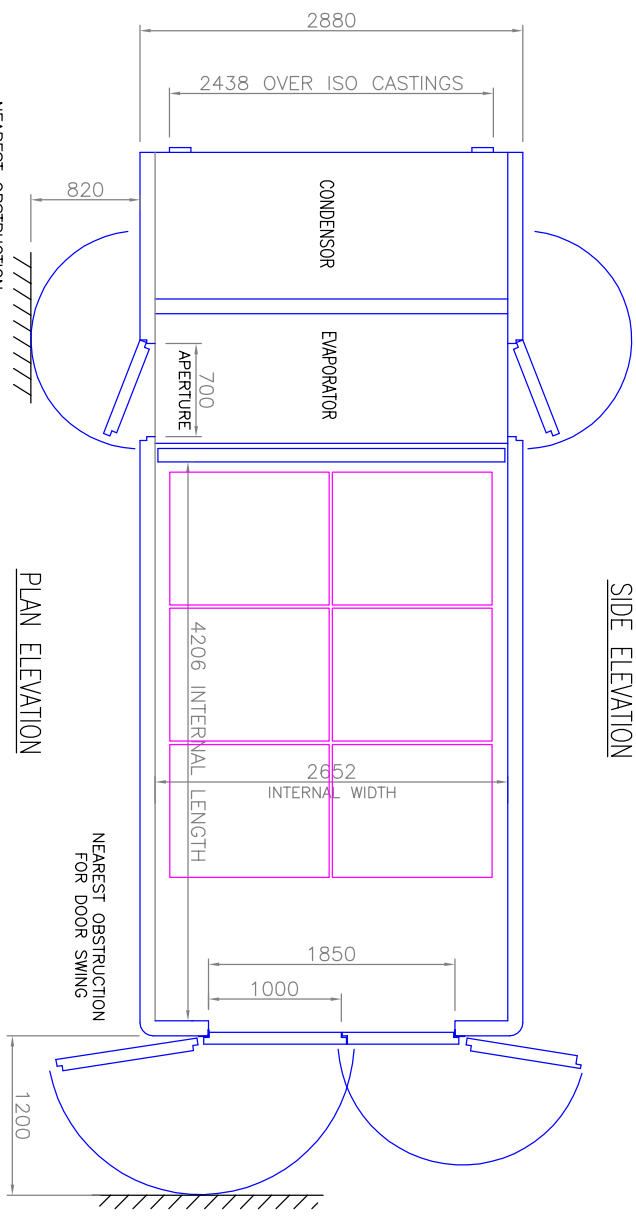

IF IN DOUBT ASK!
THIS IS A PROVISIONAL DRAWING
DO NOT SCALE

SIDE ELEVATION

FRONT ELEVATION

PLAN ELEVATION

© Dawsonrentals Portable Cold Storage Limited (date of first publication 30 March 2007). All rights reserved. No part of this design may be used, reproduced, stored in a or recording, without the written permission of the copyright holder, application for which should be addressed to the owner.
Dawsonrentals portable cold storage limited

TITLE 651A MIDI BLAST	SUB REF. N° 000
FILE NAME 651A MIDI BLAST (PANELTEX)	