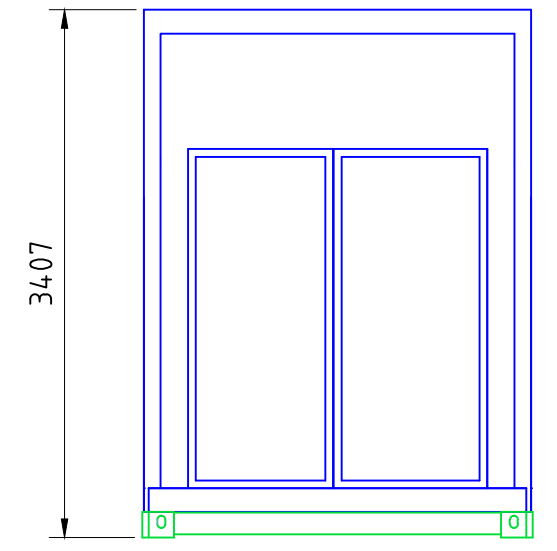

PRELIMINARY DRAWING – NOT
SUITABLE FOR CONSTRUCTION
DO NOT SCALE IF IN DOUBT ASK!

PLAN VIEW

SIDE VIEW

DOOR ELEVATION

©Dawsonrentals Portable Cold Storage Limited (15/07/2014)
All rights reserved. No part of this design may be used
or reproduced without the written permission of
Dawsonrentals Portable Cold Storage Limited.

DIMS. IN mm
PRINT SIZE: A3
SCALE: NTS
DRAWN: LG

CLIENT:
PROJECT: 50KW BLAST FREEZER, EURO VERSION
DRAWING TITLE: ALL VIEWS
DRAWING NUMBER: 50KW Blast Euro