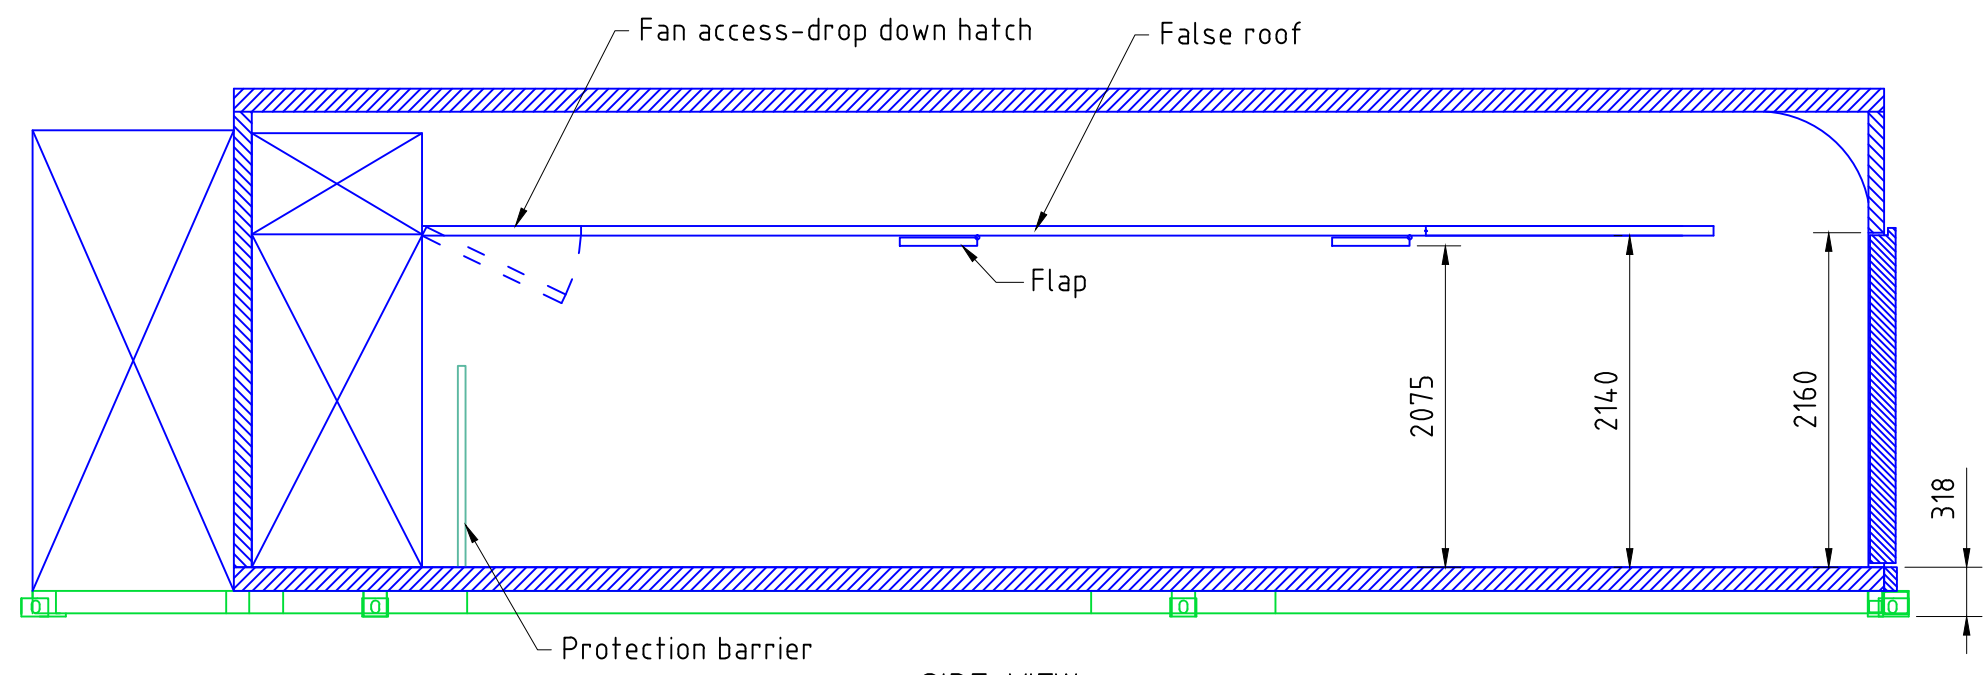

PRELIMINARY DRAWING – NOT
SUITABLE FOR CONSTRUCTION
DO NOT SCALE IF IN DOUBT ASK!

PLAN VIEW

SIDE VIEW

DOOR ELEVATION

©Dawsonrentals Portable Cold Storage Limited (15/07/2014)
All rights reserved. No part of this design may be used
or reproduced without the written permission of
Dawsonrentals Portable Cold Storage Limited.

DIMS. IN mm
PRINT SIZE: A3
SCALE: NTS
DRAWN: LG

CLIENT:
PROJECT: 50KW BLAST FREEZER, EURO VERSION
DRAWING TITLE: ALL VIEWS
DRAWING NUMBER: 50KW Blast Euro