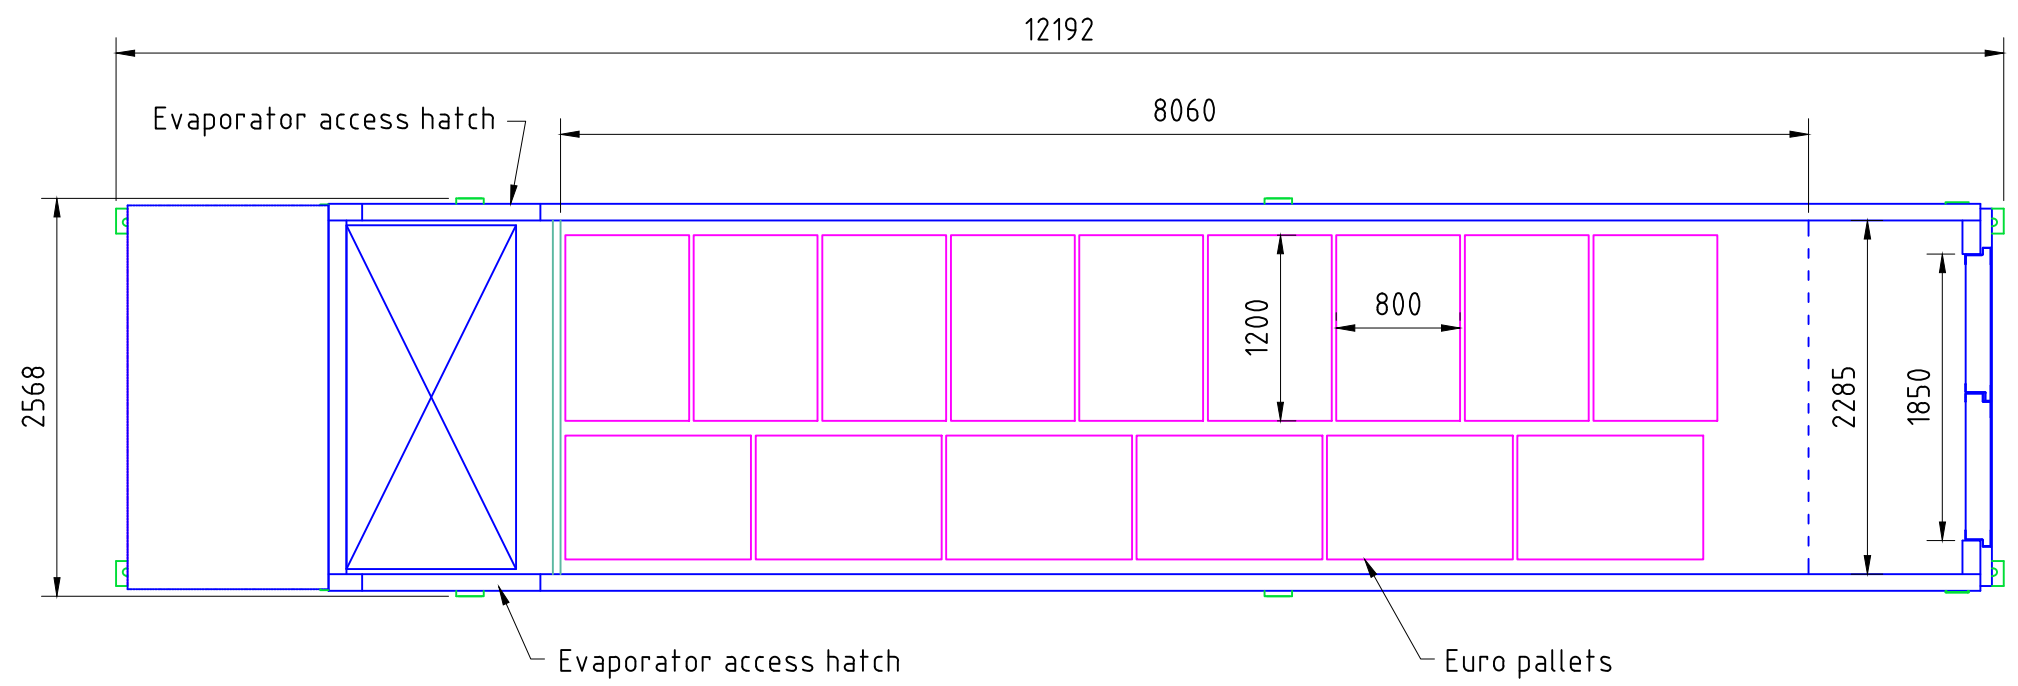

PRELIMINARY DRAWING – NOT
SUITABLE FOR CONSTRUCTION
DO NOT SCALE IF IN DOUBT ASK!

PLAN VIEW

SIDE VIEW

DOOR ELEVATION

©Dawsonrentals Portable Cold Storage Limited (15/07/2014)
All rights reserved. No part of this design may be used
or reproduced without the written permission of
Dawsonrentals Portable Cold Storage Limited.

DIMS. IN mm
PRINT SIZE: A3
SCALE: NTS
DRAWN: LG

CLIENT:
PROJECT: 50KW BLAST FREEZER, EURO VERSION
DRAWING TITLE: ALL VIEWS
DRAWING NUMBER: 50KW Blast Euro